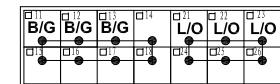

U-06 PT CAN hubs C