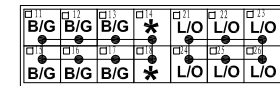

کد رنگ سیم ها

Color	Code	Color	Code
Black	B	Light Green	LG
Brown	BR	Orange	O
Dark blue	DL	Pink	P
Dark Green	DG	Red	R
Gray	GR	Sky Blue	SB
Green	G	Violet	V
Light blue	LB	White	W
Blue	L	Yellow	Y

نماد

Name	Symbol	Name	Symbol
Front harness	F 	Grounding harness	EA
Engjne harness	E 	Interior harness	IN
EM harness	EM	Reversing radar harness	RA
Middle harness	D 	2# Back door harness	R2#
Rear harness	R 	1# Back door harness	R1#
Front left door harness	DR1		
Front right door harness	DR2		
Rear left door harness	DR3		
Rear right door harness	DR4		
Instrument harness	I		

Harness mark:  (F)  (E)  (D)  (R)

U-01 Diagnosis link connector (DL/OC)(EM)

Note: view from the harness terminal

U-02 Diagnosis link connector(DL/OC)-2(I)

Note: view from the harness terminal

U-04 PT CAN hubs A