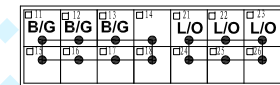

U-05 PT CAN hubs B