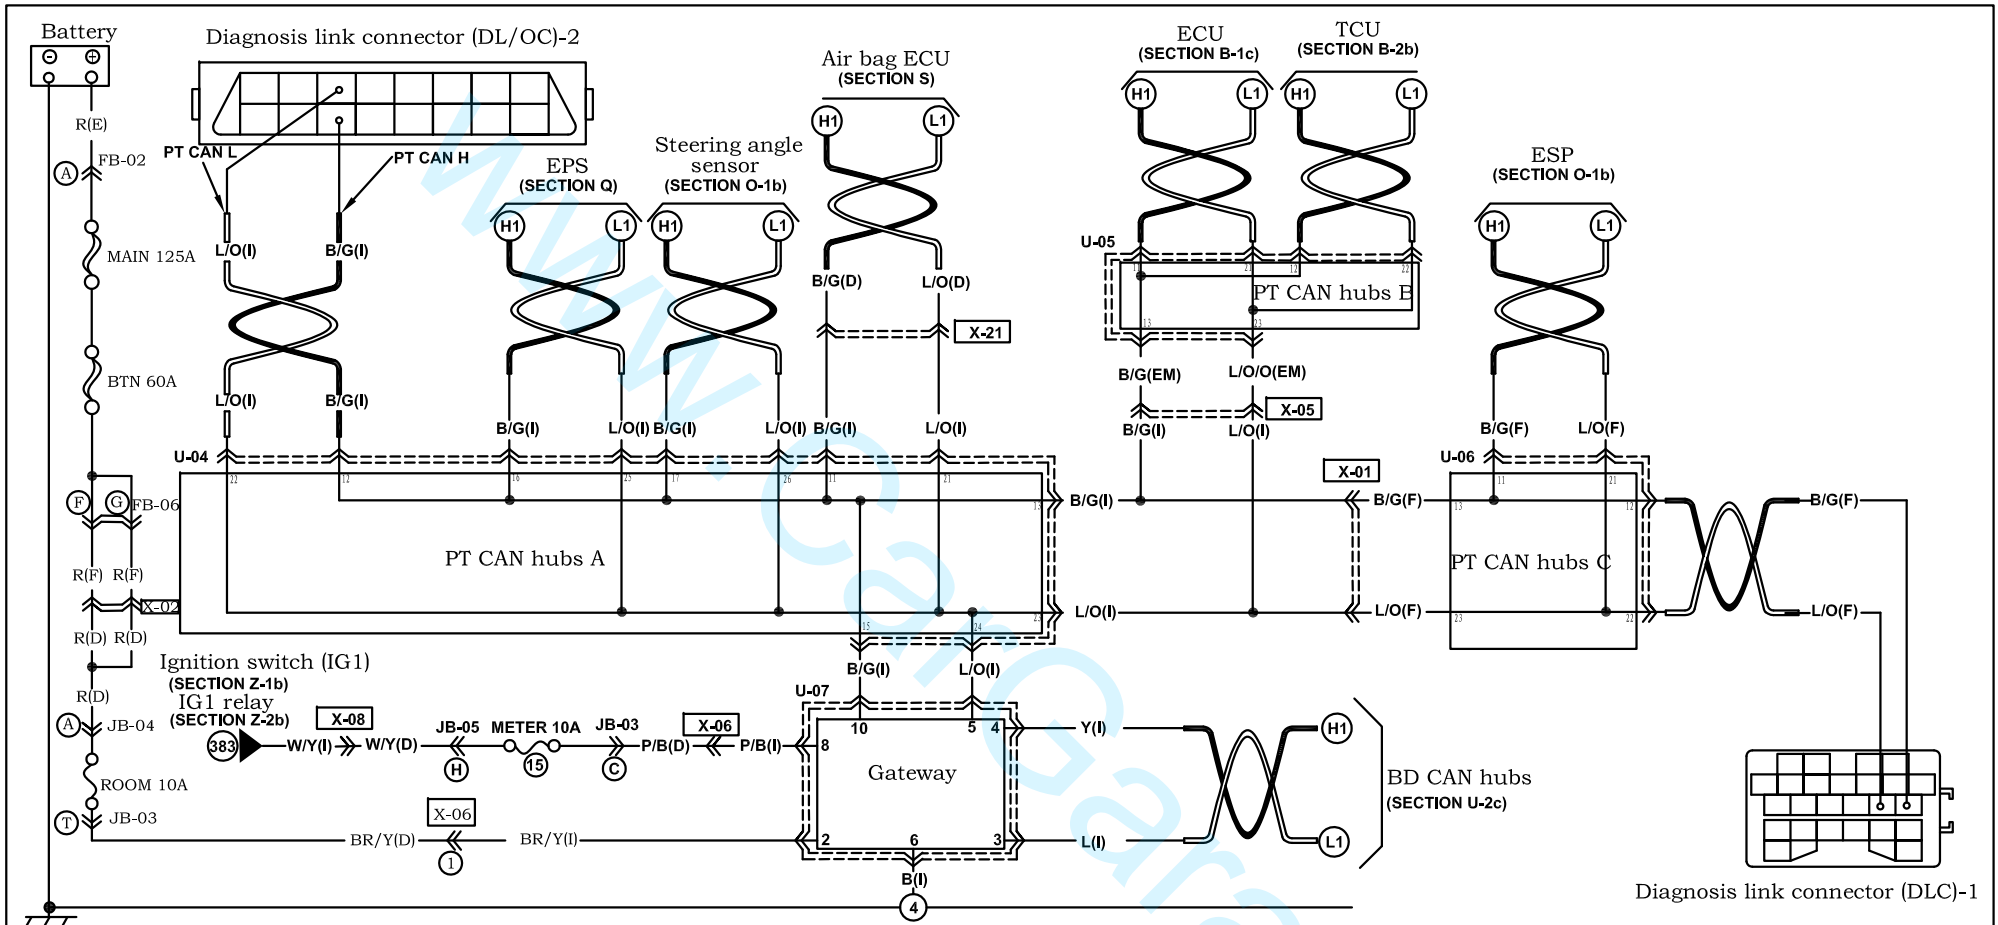

کد رنگ سیم ها

Color	Code	Color	Code
Black	B	Light Green	LG
Brown	BR	Orange	O
Dark blue	DL	Pink	P
Dark Green	DG	Red	R
Gray	GR	Sky Blue	SB
Green	G	Violet	V
Light blue	LB	White	W
Blue	L	Yellow	Y

نماد

Name	Symbol	Name	Symbol
Front harness	F 	Grounding harness	EA
Engjne harness	E 	Interior harness	IN
EM harness	EM	Reversing radar harness	RA
Middle harness	D 	2# Back door harness	R2#
Rear harness	R 	1# Back door harness	R1#
Front left door harness	DR1		
Front right door harness	DR2		
Rear left door harness	DR3		
Rear right door harness	DR4		
Instrument harness	I		

Harness mark:  (F)  (E)  (D)  (R)

U-01 Diagnosis link connector (DL/OC)(EM)

Note: view from the harness terminal

U-02 Diagnosis link connector(DL/OC)-2(I)

Note: view from the harness terminal

U-04 PT CAN hubs A

U-05 PT CAN hubs B

U-06 PT CAN hubs C

U-07 Gateway

Harness mark:  (F)  (E)  (D)  (R)