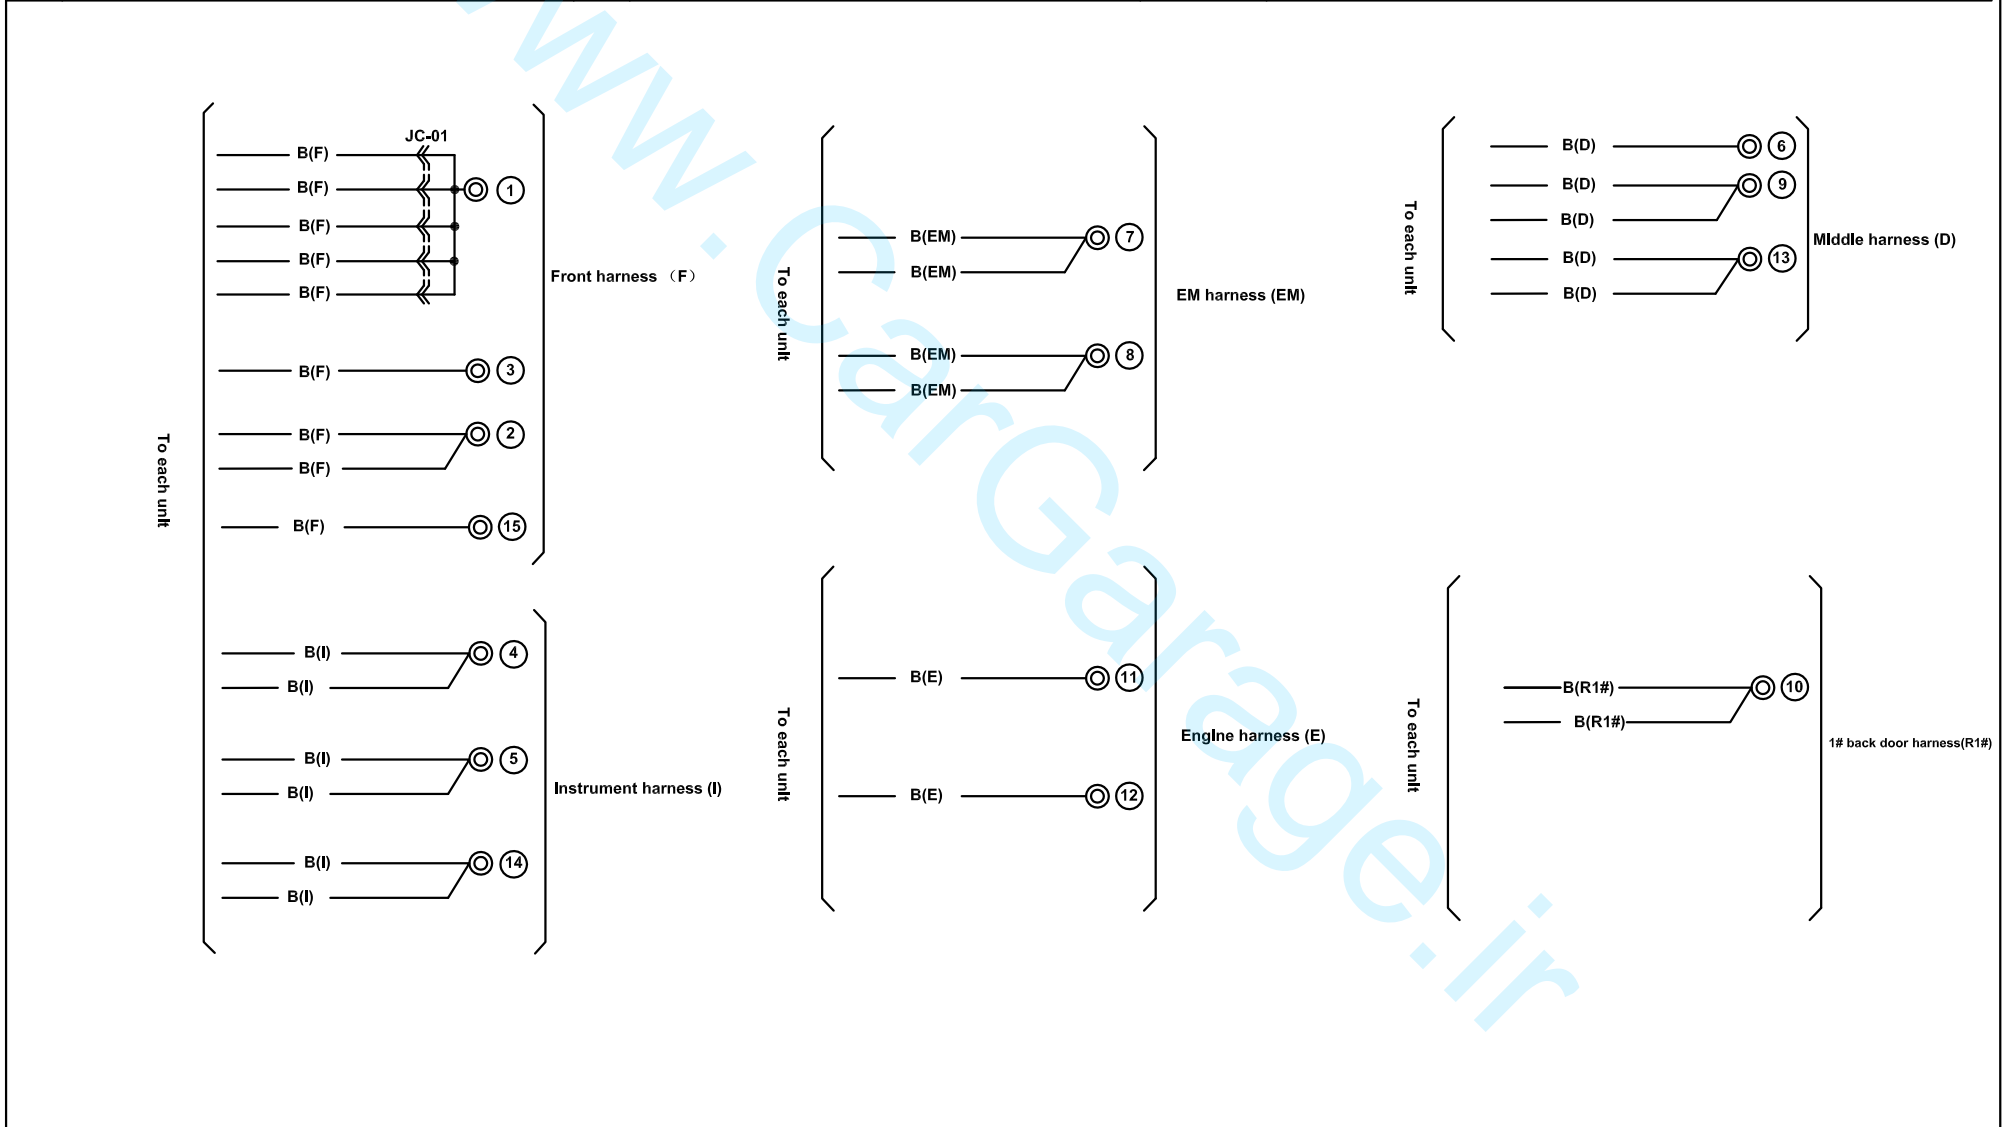

کد رنگ سیم ها

Color	Code	Color	Code
Black	B	Light Green	LG
Brown	BR	Orange	O
Dark blue	DL	Pink	P
Dark Green	DG	Red	R
Gray	GR	Sky Blue	SB
Green	G	Violet	V
Light blue	LB	White	W
Blue	L	Yellow	Y

نماد

Name	Symbol	Name	Symbol
Front harness	F 	Grounding harness	EA
Engjne harness	E 	Interior harness	IN
EM harness	EM	Reversing radar harness	RA
Middle harness	D 	2# Back door harness	R2#
Rear harness	R 	1# Back door harness	R1#
Front left door harness	DR1		
Front right door harness	DR2		
Rear left door harness	DR3		
Rear right door harness	DR4		
Instrument harness	I		

Harness mark:  (F)  (E)  (D)  (R)

U-01 Diagnosis link connector (DL/OC)(EM)

Note: view from the harness terminal

U-02 Diagnosis link connector(DL/OC)-2(I)

Note: view from the harness terminal

U-04 PT CAN hubs A

U-05 PT CAN hubs B

U-06 PT CAN hubs C

U-07 Gateway

Harness mark:  (F)  (E)  (D)  (R)