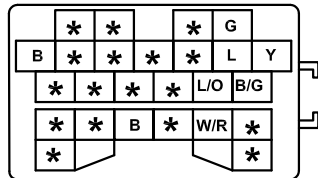

کد رنگ سیم ها

Color	Code	Color	Code
Black	B	Light Green	LG
Brown	BR	Orange	O
Dark blue	DL	Pink	P
Dark Green	DG	Red	R
Gray	GR	Sky Blue	SB
Green	G	Violet	V
Light blue	LB	White	W
Blue	L	Yellow	Y

نماد

Name	Symbol	Name	Symbol
Front harness	F 	Grounding harness	EA
Engjne harness	E 	Interior harness	IN
EM harness	EM	Reversing radar harness	RA
Middle harness	D 	2# Back door harness	R2#
Rear harness	R 	1# Back door harness	R1#
Front left door harness	DR1		
Front right door harness	DR2		
Rear left door harness	DR3		
Rear right door harness	DR4		
Instrument harness	I		

Harness mark:  (F)  (E)  (D)  (R)

U-01 Diagnosis link connector (DL/OC)(EM)

Note: view from the harness terminal

U-02 Diagnosis link connector(DL/OC)-2(I)

Note: view from the harness terminal

U-04 PT CAN hubs A

U-05 PT CAN hubs B

U-06 PT CAN hubs C

U-07 Gateway

Harness mark:  (F)  (E)  (D)  (R)