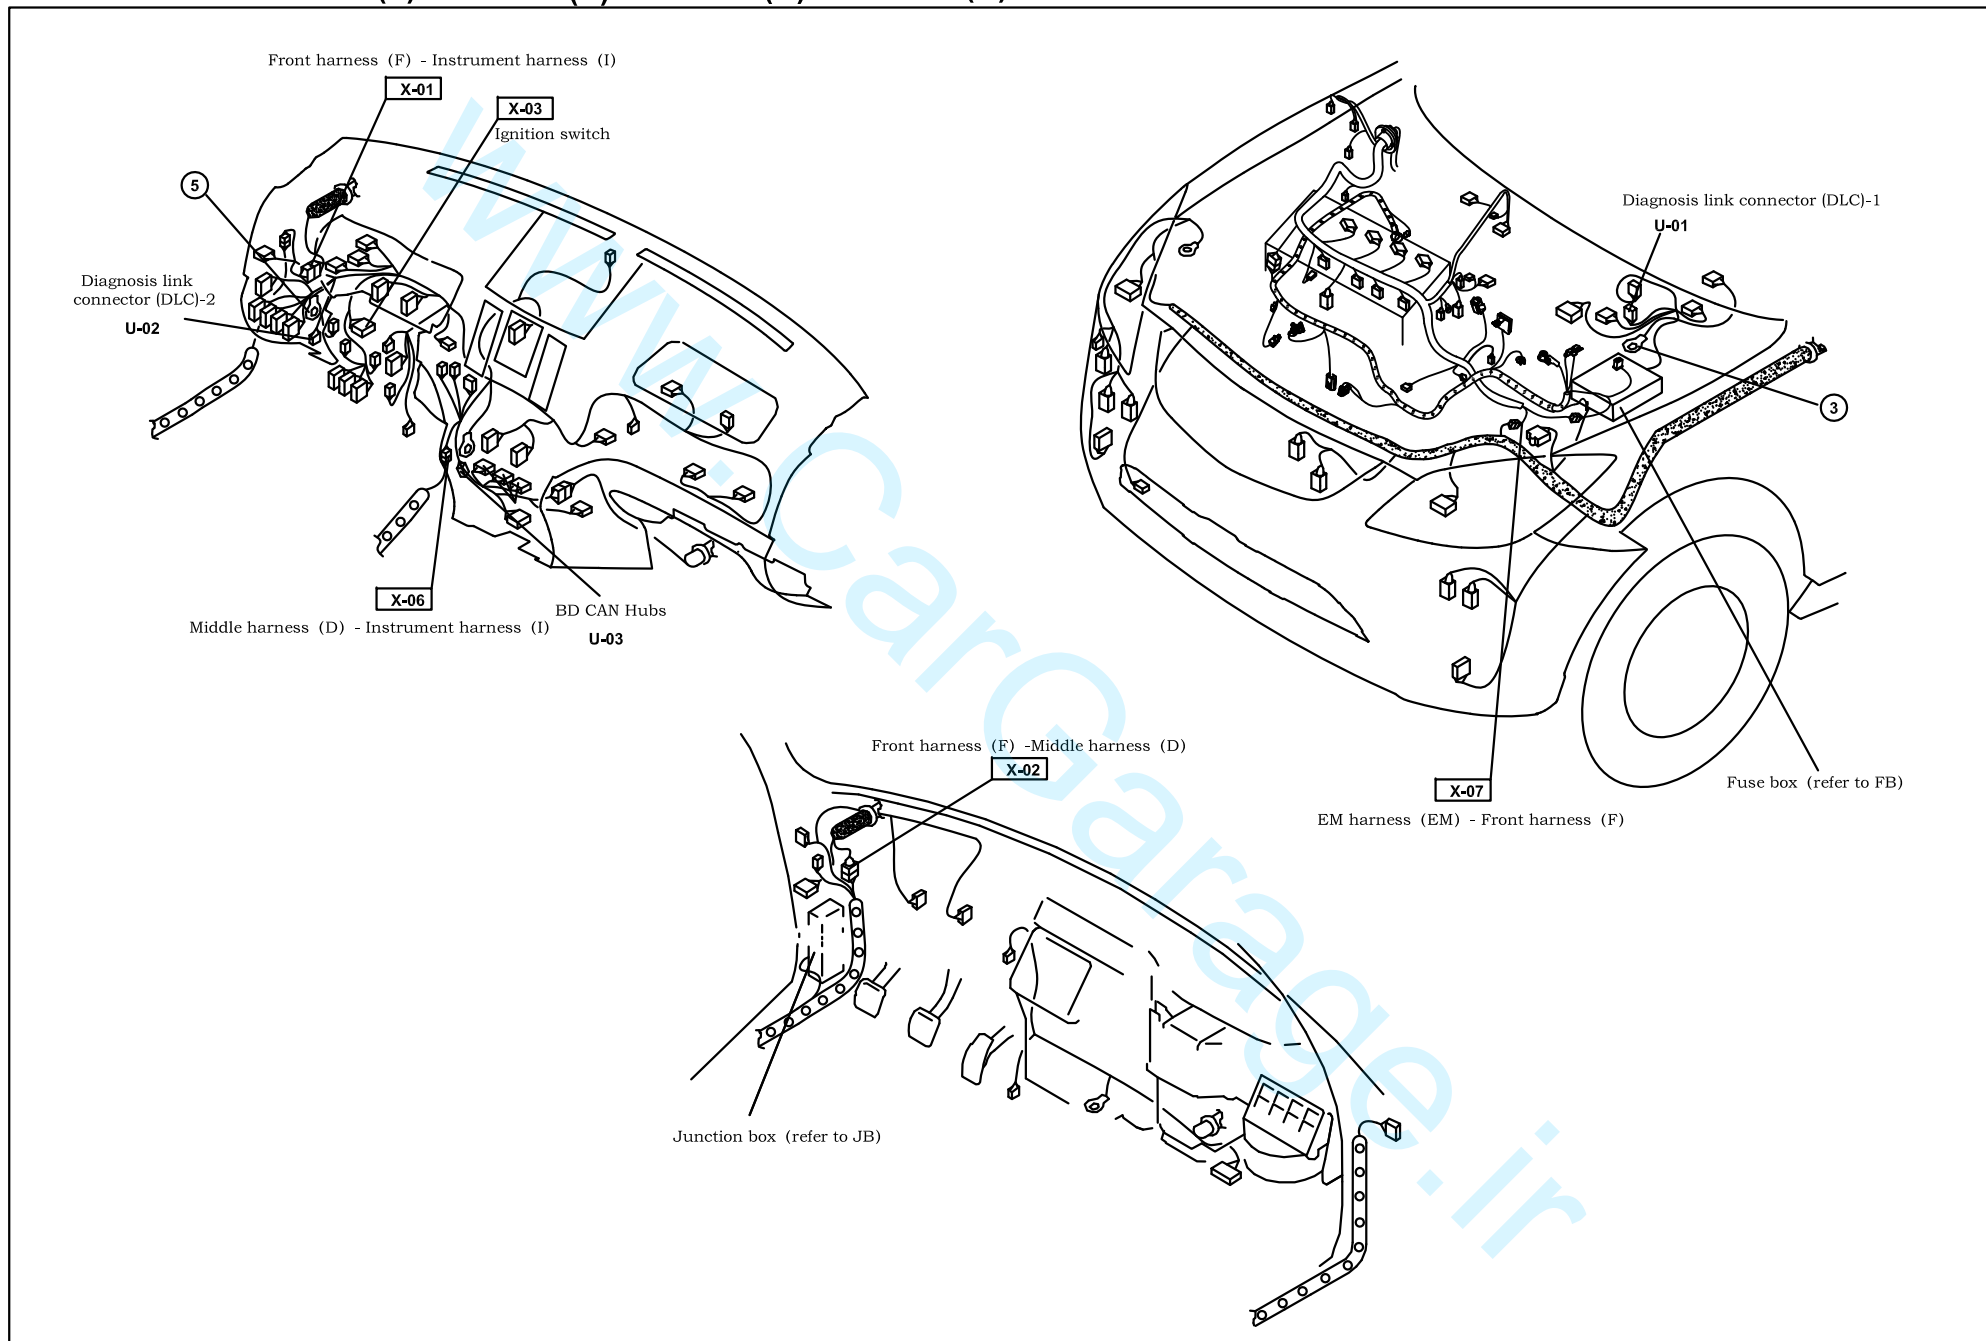

کد رنگ سیم ها

Color	Code	Color	Code
Black	B	Light Green	LG
Brown	BR	Orange	O
Dark blue	DL	Pink	P
Dark Green	DG	Red	R
Gray	GR	Sky Blue	SB
Green	G	Violet	V
Light blue	LB	White	W
Blue	L	Yellow	Y

نماد

Name	Symbol	Name	Symbol
Front harness	F 	Grounding harness	EA
Engjne harness	E 	Interior harness	IN
EM harness	EM	Reversing radar harness	RA
Middle harness	D 	2# Back door harness	R2#
Rear harness	R 	1# Back door harness	R1#
Front left door harness	DR1		
Front right door harness	DR2		
Rear left door harness	DR3		
Rear right door harness	DR4		
Instrument harness	I		

Harness mark:  (F)  (E)  (D)  (R)

U-01 Diagnosis link connector (DL/OC)(EM)

Note: view from the harness terminal

U-02 Diagnosis link connector(DL/OC)-2(I)

Note: view from the harness terminal

U-04 PT CAN hubs A

U-05 PT CAN hubs B

U-06 PT CAN hubs C

U-07 Gateway

Harness mark:  (F)  (E)  (D)  (R)